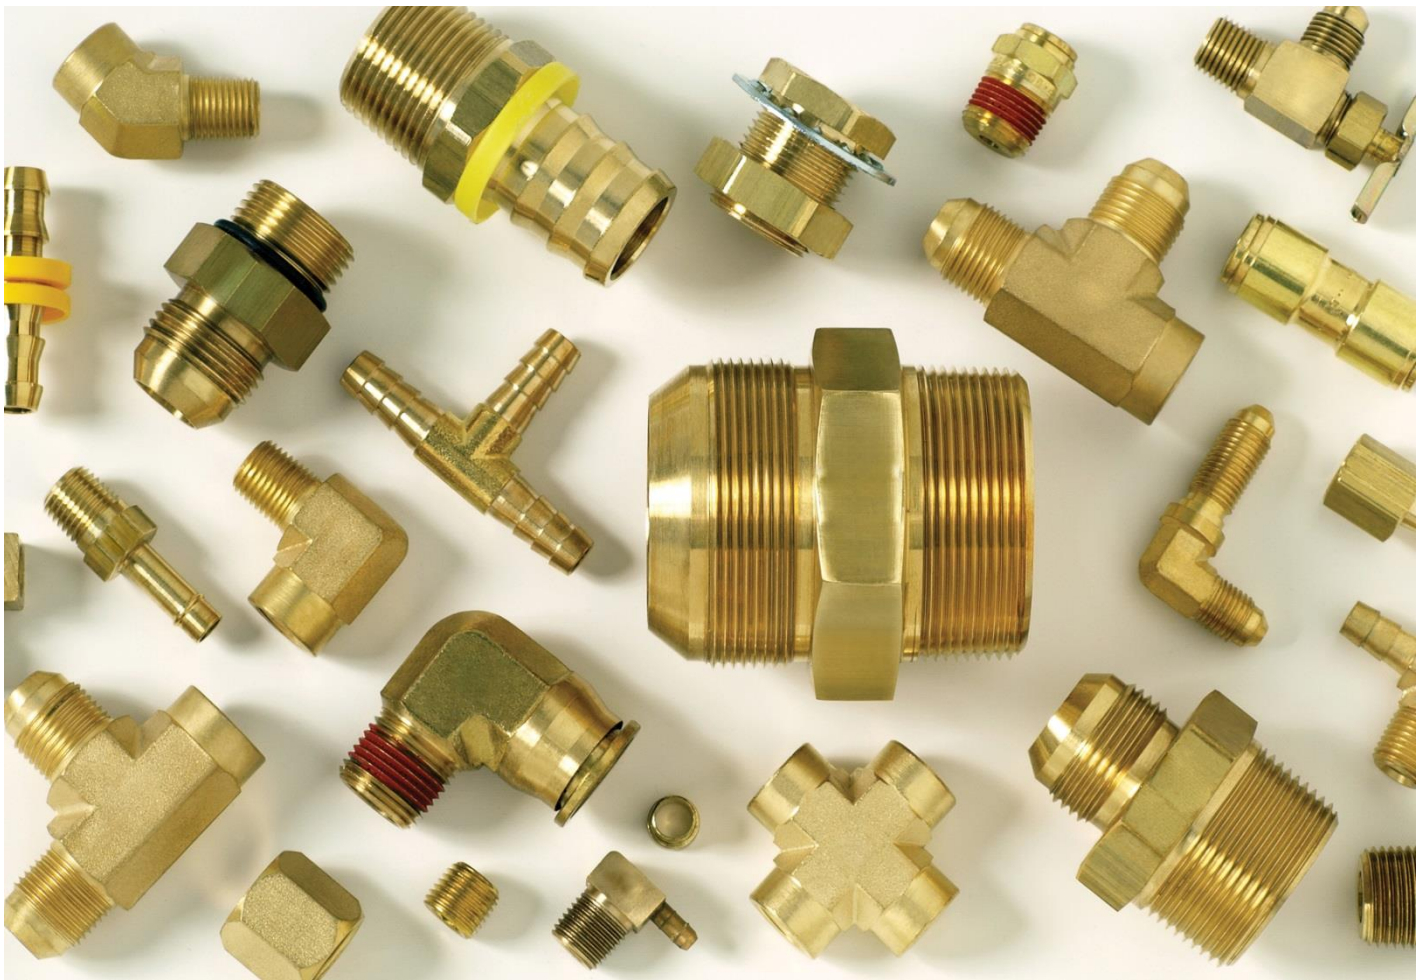

## MANUFACTURERS OF ROUND CABLE GLAND WITH METRIC THREAD / METRIC THREAD CABLE GLANDS

We as Amiable are the Manufacturer for Brass Cable Glands, Exothermic Welding Powder and Exothermic Graphite Mold, Manufacturer of Copper Braids and Copper Flexible Connectors and Laminated Copper Flexible Connectors and Brass Part Fittings, and other Electrical Components and Accessories.