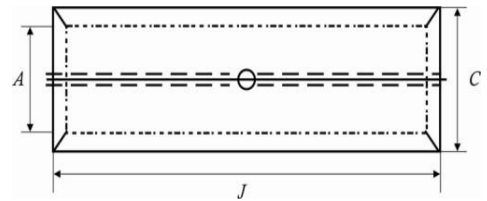

Full Tension Connector Up To 36 KV / Full Tension Connectors

We manufacture and export Full Tension Connector Up To 36 KV. Our range of Cable Lugs and Terminal Ends also includes Full Tension Connectors.

Full Tension Connector Upto 36KV

MATERIAL - E - COPPER
FINISH - UNTINNED
FEATURES - CABLE STOP FACILITY

Cable mm2	Dimensions (mm2)			Product Code
	A	C	J	
6	3.5	6.5	65	L22-FTC - 6
10	4.5	8.5	80	L22-FTC - 10
16	5.5	8.5	95	L22-FTC - 16
25	7	10	95	L22-FTC - 25
35	8.2	12.5	95	L22-FTC - 35
50	10	14.5	110	L22-FTC - 50
70	11.5	16.5	110	L22-FTC - 70
95	13.5	21	145	L22-FTC - 95
120	15	23.5	160	L22-FTC - 120
150	16.5	25.5	180	L22-FTC - 150
185	18.5	31.5	260	L22-FTC - 185
240	21	34.5	310	L22-FTC - 240
300	23.5	38.5	360	L22-FTC - 300

Field Names:

Full Tension Connector Up To 36 KV, Full Tension Connectors, Full tension Aluminium connector, Full tension aluminium connectors, Aluminium Full-Tension Sleeve, Full Tension Connectors, Full Tension Connector Up To 36 KV, Full Tension Connector Upto 36 KV, 36kv Full Tension Connectors, Aluminium Full-Tension Sleeve connector, Copper Aluminium Full-Tension Sleeve, Copper Full-Tension Sleeve.