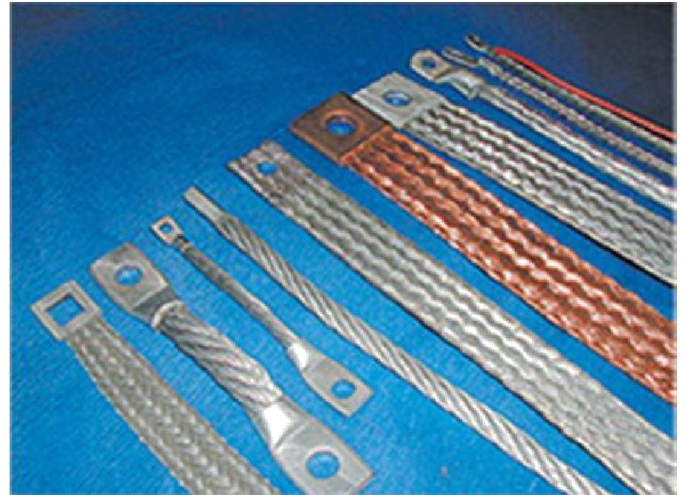

Even though many of our products are standard items, we also make special tailor made products made exactly to the requirements of our customers.